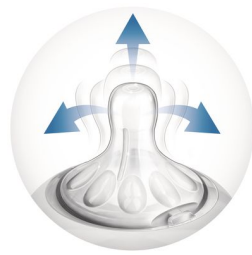

Innovative twin valve designed to reduce colic and discomfort by venting air into the bottle and not baby's tummy.

Ergonomic shape

Extra comfortable shape, easy to hold and grip in any direction, even for baby's tiny hands.

Simple to use and clean

Wide bottle neck makes filling and cleaning easy. Only a few parts for quick and simple assembly.

This bottle is BPA free*

The Philips Avent Natural bottle is made of BPA free* material (polypropylene).

Petals inside the nipple increase softness and flexibility without nipple collapse. Your baby will enjoy a more comfortable and contented feed.

Specifications

Material

Bottle: Polypropylene, BPA free*
Nipple: BPA free*, Silicone