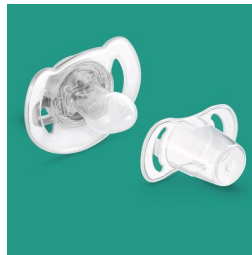

Designed for your baby's everyday comfort needs

Soother with colourful animal designs

Help meet your little one's essential soothing needs around the clock with the Philips Avent Classic soother. Available in a range of colours, our orthodontic collapsible teat respects your baby's natural oral development.

Orthodontic teat

Our collapsible silicone nipple has a symmetrical shape that respects your baby's palate, teeth and gums as he or she grows.

Made in the UK

You can be sure that your little one's comfort is in good hands. This soother was made at our award-winning site in the UK.*

Security handle

Our security handle lets you easily remove your baby's soother at any time. Even little hands can grab it!

Snap-on cap for hygiene

When the soother isn't in use, simply snap on the cap before storing to keep the teat safe and clean.