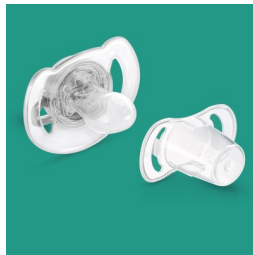

Snap-on cap for hygiene