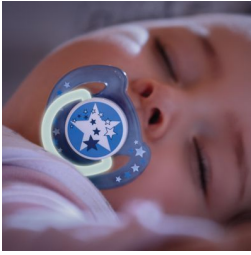

Highlights

Glow in the dark handle