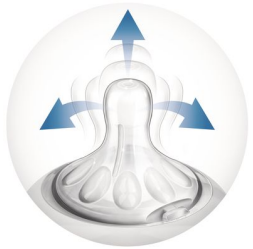

## Natural latch on

The wide breast shaped nipple promotes natural latch on similar to the breast, making it easy for your baby to combine breast and bottle feeding.

## Advanced anti-colic valve

Innovative twin valve designed to reduce colic and discomfort by venting air into the bottle and not baby's tummy.

## Unique comfort petals

Petals inside the nipple increase softness and flexibility without nipple collapse. Your baby will enjoy a more comfortable and contented feed.