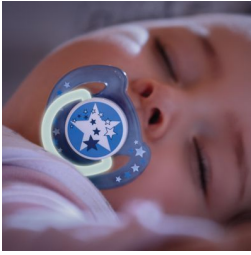

Convenient soothing at bedtime

Unique glow in the dark handle

Comfort your baby at bedtime with the Philips Avent Classic Night Time pacifier: our glow in the dark handle makes it easier to find at night. As they sleep, our orthodontic collapsible nipple respects your baby's natural oral development.

- Security handle for easy removal
- Snap-on cap helps keep your baby's pacifier clean

Easy to clean

- Easy to sterilize for extra hygiene

asimpleswitch.com

Highlights

Glow in the dark handle

We know that getting your little one back to sleep is important. Our unique glow in the dark handle helps you find this pacifier without having to switch on the lights.*

Orthodontic nipple

Our collapsible silicone nipple has a symmetrical shape that respects your baby's palate, teeth and gums as he or she grows.

Made in the UK

You can be sure that your little one's comfort is in good hands. This pacifier was made at our award-winning site in the UK.*

Security handle

Our security handle lets you easily remove your baby's pacifier at any time. Even little hands can grab it!

Snap-on cap for hygiene

When the pacifier isn't in use, simply snap on the cap before storing to keep the nipple safe and clean.