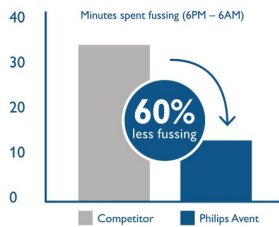

Less fussing

Sleep and nutrition are vital to your baby's health and happiness. A randomised clinical trial was carried out to see whether infant baby bottle design affects "infant behavior". The Philips Avent Classic baby bottle was shown to significantly reduce fussing by approximately 28 minutes a day as compared to the comparator bottle (46 min vs 74 min, $p=0.05$). This was especially true during the night-time.*