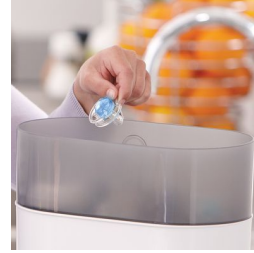

Easy to sterilize

Keeping your little one's Soothies and pacifiers clean is easy. Simply put them in your sterilizer or submerge in boiling water.

[asimpleswitch.com](https://www.asimpleswitch.com)

Philips Green Logo

Philips Green Products can reduce costs, energy consumption and CO2 emissions. How? They offer a significant environmental improvement in one or more of the Philips Green Focal Areas – Energy efficiency, Packaging, Hazardous substances, Weight, Recycling and disposal and Lifetime reliability.