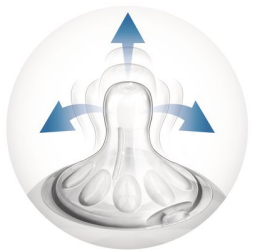

Highlights

Natural latch on

The wide breast shaped nipple promotes natural latch on similar to the breast, making it easy for your baby to combine breast and bottle feeding.

Ergonomic shape

Due to the unique shape, the bottle is easy to hold and grip in any direction for maximum comfort, even for baby's tiny hands.

Curved brush head

Specially curved brush head and molded handle-tip reach the corners of all wide neck bottles, nipples and feeding products for thorough cleaning.

Unique comfort petals

Petals inside the nipple increase softness and flexibility without nipple collapse. Your baby will enjoy a more comfortable and contented feed.

Simple to use and clean

Wide bottle neck makes filling and cleaning easy. Only a few parts for quick and simple assembly.

Advanced anti-colic valve

Innovative twin valve design reduces colic and discomfort by venting air into the bottle and not baby's tummy.