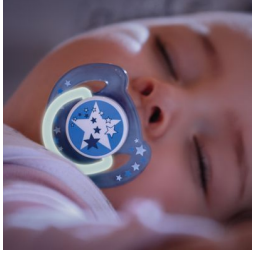

Convenient soothing at bedtime

Unique glow in the dark handle

Comfort your baby at bedtime with the Philips Avent Classic Night Time pacifier: our glow in the dark handle makes it easier to find at night. As they sleep, our orthodontic collapsible nipple respects your baby's natural oral development.

Glow in the dark handle*

- Find glowing handle more easily at bedtime

Comfortable silicone nipple

- Designed for natural oral development

Quality assured

- Made at our award-winning site in the UK

Safety & Hygiene

- Security handle for easy removal
- Snap-on cap helps keep your baby's pacifier clean

Easy to clean

- Easy to sterilize for extra hygiene

Highlights

Glow in the dark handle

We know that getting your little one back to sleep is important. Our unique glow in the dark handle helps you find this pacifier without having to switch on the lights.*

Security handle

Our security handle lets you easily remove your baby's pacifier at any time. Even little hands can grab it!

Snap-on cap for hygiene

When the pacifier isn't in use, simply snap on the cap before storing to keep the nipple safe and clean.