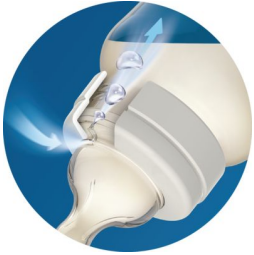

Highlights

Less colic

Unlike other bottles, the clinically proven anti-colic system is integrated into the teat, making it easier to assemble the bottle correctly. As your baby feeds, the unique valve on the teat opens to allow air into the bottle instead of your baby's tummy.