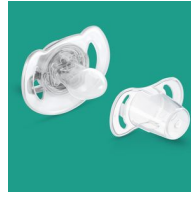

Snap-on cap for hygiene

When the pacifier isn't in use, simply snap on the cap before storing to keep the nipple safe and clean.