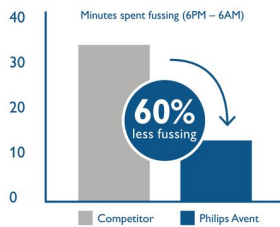

Less fussing

Sleep and nutrition are vital to your baby's health and happiness. A randomised clinical trial was carried out to see whether infant baby bottle design affects "infant behavior". The Philips Avent Classic baby bottle was shown to significantly reduce fussing by approximately 28 minutes a day as compared to the comparator bottle (46 min vs 74 min, $p=0.05$). This was especially true during the night-time.*