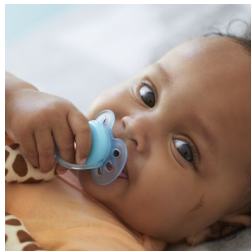

Baby's first friend

Includes ultra soft pacifier

Philips Avent ultra soft snuggle is a plush toy with ultra soft pacifier. It is soft and lightly weighted to help make babies feel secure. The plush toy and pacifier detach for easy cleaning. It's easy for parents and baby to find and hold.

Easy to clean

- Detachable for easy cleaning
- The pacifier can be cleaned and sterilized separately

Designed with baby's comfort in mind

- Helps you and your baby find the pacifier
- Plush toy helps keep ultra soft pacifier in place
- Plush toy is compatible with all Philips Avent pacifiers

Detaches for easy cleaning

Plush toy easily detaches from ultra soft pacifier and both are easy to clean.

Easily cleaned and sterilized

Plush toy can be machine or hand washed. ultra soft pacifier can be cleaned in dishwasher, a sterilizer or in boiling water. Feel good knowing it is always clean and safe for your little one.

Easy to find

No more hunting and searching for pacifiers! The plush toy makes the pacifier easy to find.

Helps keep pacifier in place

Plush toy is soft and lightly weighted, which helps keep ultra soft pacifier close to baby. This helps keep it and the pacifier in place while keeping baby company.