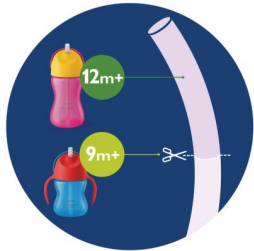

- Easily replace the straw to keep it hygienic
- Suitable for all Bendy Straw Cups

Bent straw and anti-leak valve

- Lower straw is bent for easy drinking 'til the last sip
- Soft silicone straw with integrated anti-leak valve

Gentle on gums

- Soft silicone straw is gentle on gums

Additional benefits

- Fits all Philips Avent My bendy straw cups
- Dishwasher safe
- BPA free
- Philips Avent cups follow the development of your child

Highlights

Keep the straw hygienic

Easily replace the straw to keep it hygienic

Easily replace the straw

Use as in pack for 10oz Bendy Straw Cups. For 7oz straw cups, use household scissors to shorten the straw by 3cm. For easy measurement, check the side of the packaging.

Bent straw for easy drinking

The lower part of the straw is bent so that the straw easily reaches the liquid which allows you to drink in a natural drinking position.

Anti-leak valve

The soft silicone straw is built with an integrated anti-leak valve to prevent mess.