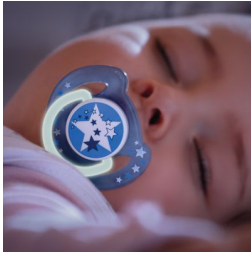

Convenient soothing at bedtime

Unique glow in the dark handle

Comfort your baby at bedtime with the Philips Avent Classic Night Time pacifier: our glow in the dark handle makes it easier to find at night. As they sleep, our orthodontic collapsible nipple respects your baby's natural oral development.

Glow in the dark handle*

- Find glowing handle more easily at bedtime

Comfortable silicone nipple

- Designed for natural oral development

Quality assured

- Made at our award-winning site in the UK

Safety & Hygiene

- Security handle for easy removal
- Snap-on cap helps keep your baby's pacifier clean

Easy to clean

- Easy to sterilize for extra hygiene

Highlights

Glow in the dark handle

We know that getting your little one back to sleep is important. Our unique glow in the dark handle helps you find this pacifier without having to switch on the lights.*

Security handle

Our security handle lets you easily remove your baby's pacifier at any time. Even little hands can grab it!

Snap-on cap for hygiene

When the pacifier isn't in use, simply snap on the cap before storing to keep the nipple safe and clean.