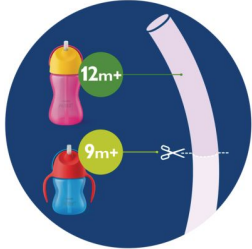

Highlights

Keep the straw hygienic

Easily replace the straw to keep it hygienic

Easily replace the straw

Use as in pack for 10oz Bendi Straw Cups. For 7oz straw cups, use household scissors to shorten the straw by 3cm. For easy measurement, check the side of the packaging.