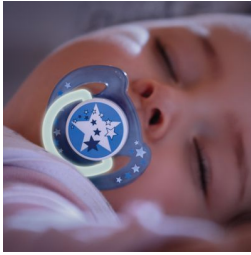

Convenient soothing at bedtime

Unique glow in the dark handle

Comfort your baby at bedtime with the Philips Avent Classic Night Time pacifier: our glow in the dark handle makes it easier to find at night. As they sleep, our orthodontic collapsible nipple respects your baby's natural oral development.

Safety & Hygiene

- Security handle for easy removal
- Snap-on cap helps keep your baby's pacifier clean

Easy to clean

- Easy to sterilize for extra hygiene

asimpleswitch.com

Highlights

Glow in the dark handle

We know that getting your little one back to sleep is important. Our unique glow in the dark handle helps you find this pacifier without having to switch on the lights.*

Nipple acceptance

Babies know what they like! We asked moms how their little ones respond to Philips Avent nipples and 9 out of 10 babies accept our pacifiers.*

Security handle

Our security handle lets you easily remove your baby's pacifier at any time. Even little hands can grab it!

Snap-on cap for hygiene

When the pacifier isn't in use, simply snap on the cap before storing to keep the nipple safe and clean.