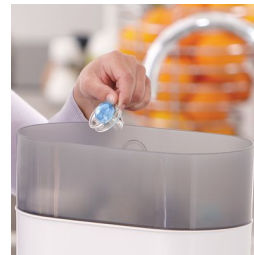

Easy to sterilize

Keeping your little one's Soothies and pacifiers clean is easy. Simply put them in your sterilizer or submerge in boiling water.