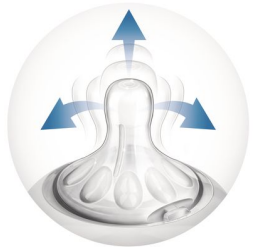

asimpleswitch.com

Highlights

Natural latch on

The wide breast shaped nipple promotes natural latch on similar to the breast, making it easy for your baby to combine breast and bottle feeding.

Unique comfort petals

Petals inside the nipple increase softness and flexibility without nipple collapse. Your baby will enjoy a more comfortable and contented feed.

Advanced anti-colic valve

Innovative twin valve design reduces colic and discomfort by venting air into the bottle and not baby's tummy.