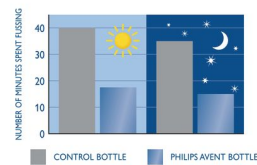

Significantly reduces fussing

Sleep and nutrition are vital to your baby's health and happiness. A randomised clinical trial was carried out to see whether infant baby bottle design affects "infant behavior". The Philips Avent Classic baby bottle was shown to significantly reduce fussing by approximately 28 minutes a day as compared to the comparator bottle (46 min vs 74 min, p=0.05) This was especially true during the night-time.**