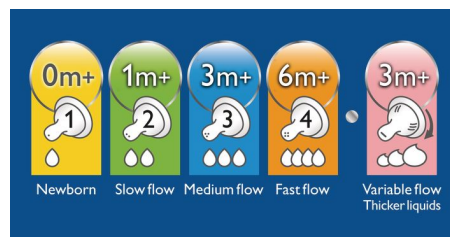

Fits your baby's growing needs

Five different nipple flow rates are available.