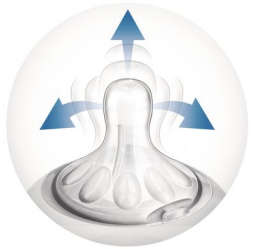

Vents air away from your baby's tummy

- Advanced anti-colic system with innovative twin valve

Easy to hold and grip in any direction

- Ergonomic shape for maximum comfort
- Simple to use and clean, quick and easy assembly

asimpleswitch.com

Highlights

Natural latch on

The wide breast shaped nipple promotes natural latch on similar to the breast, making it easy for your baby to combine breast and bottle feeding.

Unique comfort petals

Petals inside the nipple increase softness and flexibility without nipple collapse. Your baby will enjoy a more comfortable and contented feed.

Advanced anti-colic valve

Innovative twin valve designed to reduce colic and discomfort by venting air into the bottle and not baby's tummy.