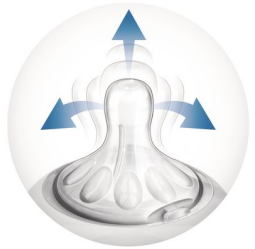

Vents air away from your baby's tummy

- Advanced anti-colic system with innovative twin valve

0% BPA (Bisphenol A Free)

- BPA free nipple

Other benefits

- Different flow rates for the most comfortable feed
- Compatible with Philips Avent Natural feeding bottle

Highlights

Natural latch on

The wide breast shaped nipple promotes natural latch on similar to the breast, making it easy for your baby to combine breast and bottle feeding.

Unique comfort petals

Petals inside the nipple increase softness and flexibility without nipple collapse. Your baby will enjoy a more comfortable and contented feed.

Advanced anti-colic valve

Innovative twin valve designed to reduce colic and discomfort by venting air into the bottle and not baby's tummy.

BPA free

This nipple is made from silicone - a BPA-free material (Following EU directive 2011/8/EU)