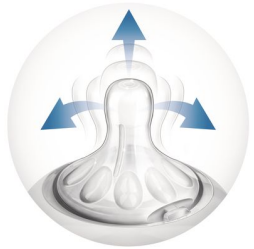

Vents air away from your baby's tummy

- Advanced anti-colic system with innovative twin valve

0% BPA (Bisphenol A Free)

- BPA free nipple

Other benefits

- Different flow rates for the most comfortable feed
- Compatible with Philips Avent Natural feeding bottle

Highlights

Natural latch on

The wide breast shaped nipple promotes natural latch on similar to the breast, making it easy for your baby to combine breast and bottle feeding.

Unique comfort petals

Petals inside the nipple increase softness and flexibility without nipple collapse. Your baby will enjoy a more comfortable and contented feed.

Advanced anti-colic valve

Innovative twin valve designed to reduce colic and discomfort by venting air into the bottle and not baby's tummy.

BPA free

This nipple is made from silicone - a BPA-free material (Following EU directive 2011/8/EU)