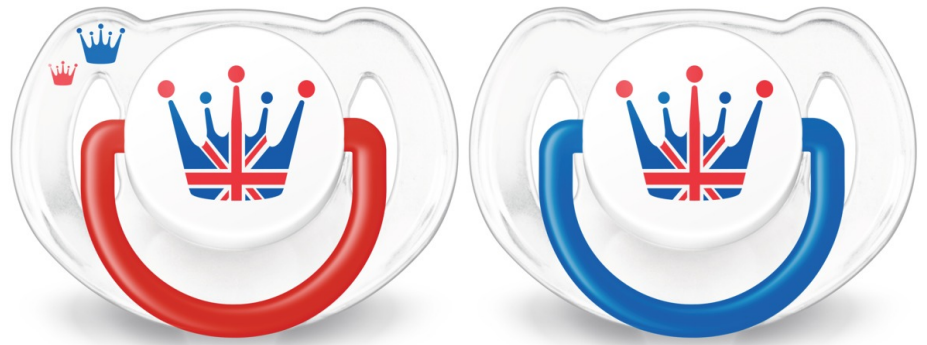

Designed for your baby's everyday comfort needs

Limited edition!

Help meet your little one's essential soothing needs around the clock with the Philips Avent Classic pacifier. Available in a range of colors, our orthodontic collapsible nipple respects your baby's natural oral development.

Comfortable soft silicone nipple

- Designed for natural oral development

Quality assured

- Made at our award-winning site in the UK

Safety & Hygiene

- Security handle for easy removal
- Snap-on cap helps keep your baby's pacifier clean

Easy to clean

- Easy to sterilize for extra hygiene

Highlights

Orthodontic nipple

Our collapsible silicone nipple has a symmetrical shape that respects your baby's palate, teeth and gums as they grow.

Made in the UK