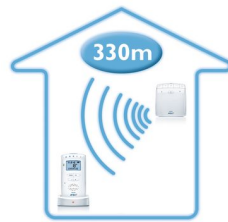

Extended operating range

With a range of 330m, belt clip and neck cord so you can be fully mobile in and around the home