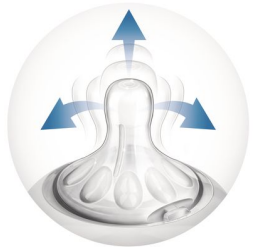

asimpleswitch.com

Highlights

Natural latch on

The wide breast shaped nipple promotes natural latch on similar to the breast, making it easy for your baby to combine breast and bottle feeding.

Unique comfort petals

Petals inside the nipple increase softness and flexibility without nipple collapse. Your baby will enjoy a more comfortable and contented feed.

Advanced anti-colic valve

Innovative twin valve designed to reduce colic and discomfort by venting air into the bottle and not baby's tummy.