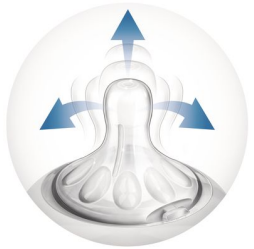

asimpleswitch.com

Highlights

Natural latch on

The wide breast shaped nipple promotes natural latch on similar to the breast, making it easy for your baby to combine breast and bottle feeding.

Unique comfort petals

Petals inside the nipple increase softness and flexibility without nipple collapse. Your baby will enjoy a more comfortable and contented feed.

Advanced anti-colic valve

Innovative twin valve designed to reduce colic and discomfort by venting air into the bottle and not baby's tummy.