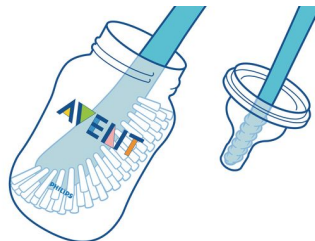

Bottle and nipple brush

Specially curved brush head and molded handle-tip reach the corners of all types of bottles, nipples and feeding equipment for thorough cleaning.