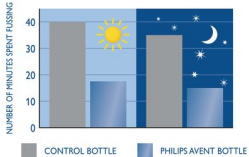

Less fussing*

Sleep and nutrition are vital to your baby's health and happiness. A randomised clinical trial was carried out to see whether infant baby bottle design affects "infant behavior". The Philips Avent Classic baby bottle was shown to significantly reduce fussing by approximately 28 minutes a day as compared to the comparator bottle (46 min vs 74 min, p=0.05). This was especially true during the night-time.*