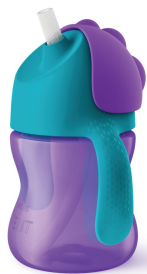

PHILIPS

AVENT

Straw Cups

Bendy straw cup

200ml/7oz

9m+

1-pack

SCF796/02

Allows healthy oral development*

Anti-leak valve design to prevent spills

The Philips Avent Bendy straw cup with a contoured shape is the ideal choice for growing, active toddlers and allows healthy oral development. Developed with experts to make it our best straw cup possible.*

Allows healthy oral development*

- Philips Avent cups follow the development of your child
- Healthy oral development

Small size & handles - Ideal for first straw sips

- Ergonomic handles and soft straw - ideal for young toddlers
- Lower straw is bent for easy drinking 'til the last sip

Ideal for first straw sips

The cup's integrated handles are ergonomically designed, making it easy for little hands to hold the cup. The soft flexible straw is gentle on gums while the cup's lightweight small size is ideal for first straw sips.