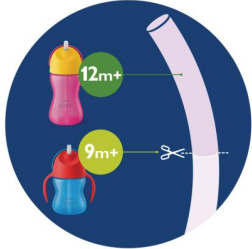

- Easily replace the straw to keep it hygienic
- Suitable for all Bendy Straw Cups

Bent straw and anti-leak valve

- Lower straw is bent for easy drinking 'til the last sip
- Soft silicone straw with integrated anti-leak valve

Gentle on gums

- Soft silicone straw is gentle on gums

Additional benefits

- Fits all Philips Avent Bendy straw cups
- Dishwasher safe
- Philips Avent cups follow the development of your child

Highlights

Keep the straw hygienic

Easily replace the straw to keep it hygienic

Easily replace the straw

Use as in pack for 10oz Bendy Straw Cups. For 7oz straw cups, use household scissors to shorten the straw by 3cm. For easy measurement, check the side of the packaging.

Bent straw for easy drinking

The lower part of the straw is bent so that the straw easily reaches the liquid which allows you to drink in a natural drinking position.

Anti-leak valve

The soft silicone straw is built with an integrated anti-leak valve to prevent mess.