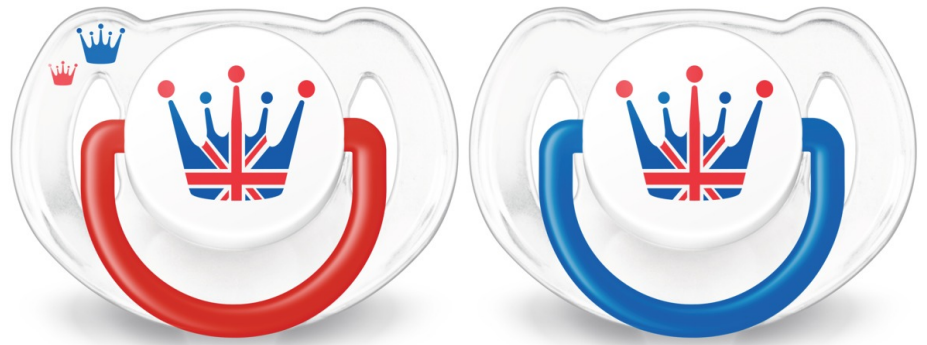

Designed for your baby's everyday comfort needs

Limited edition!

Help meet your little one's essential soothing needs around the clock with the Philips Avent Classic pacifier. Available in a range of colors, our orthodontic collapsible nipple respects your baby's natural oral development.

Comfortable soft silicone nipple

- Designed for natural oral development

Quality assured

- Made at our award-winning site in the UK

Safety & Hygiene

- Security handle for easy removal
- Snap-on cap helps keep your baby's pacifier clean

Easy to clean

- Easy to sterilize for extra hygiene

Highlights

Orthodontic nipple

Our collapsible silicone nipple has a symmetrical shape that respects your baby's palate, teeth and gums as he or she grows.