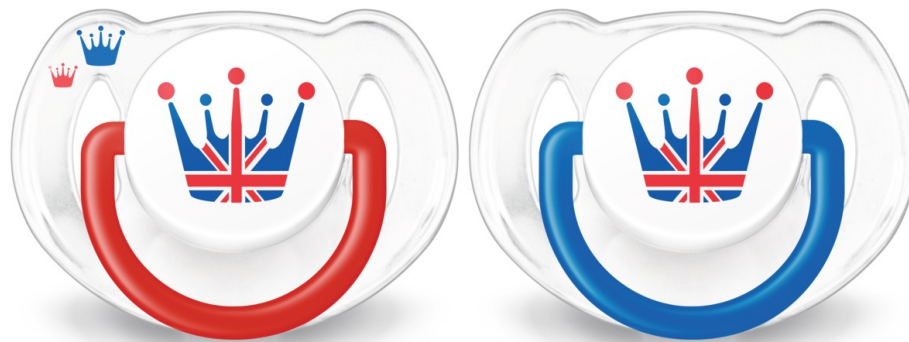

Designed for your baby's everyday comfort needs

Limited edition!

Help meet your little one's essential soothing needs around the clock with the Philips Avent Classic pacifier. Available in a range of colors, our orthodontic collapsible nipple respects your baby's natural oral development.

Comfortable soft silicone nipple

- Designed for natural oral development

Quality assured

- Made at our award-winning site in the UK

Safety & Hygiene

- Security handle for easy removal
- Snap-on cap helps keep your baby's pacifier clean

Easy to clean

- Easy to sterilize for extra hygiene

Highlights

Orthodontic nipple

Our collapsible silicone nipple has a symmetrical shape that respects your baby's palate, teeth and gums as he or she grows.