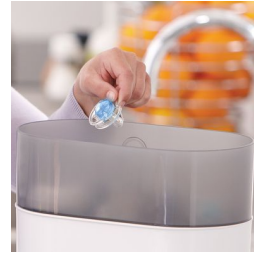

Easy to sterilize

Keeping your little one's Soothies and pacifiers clean is easy. Simply put them in your sterilizer or submerge in boiling water.

[asimpleswitch.com](https://www.asimpleswitch.com)

Philips Green Logo

Philips Green Products can reduce costs, energy consumption and CO2 emissions. How? They offer a significant environmental improvement in one or more of the Philips Green Focal Areas – Energy efficiency, Packaging, Hazardous substances, Weight, Recycling and disposal and Lifetime reliability.