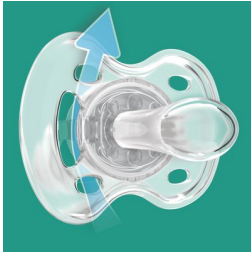

Treat delicate skin to the comfort of air

Extra air holes let skin breathe

Let your little one's skin breathe with the Philips Avent Freeflow pacifier. The shield has 6 air holes for extra airflow, designed to reduce skin irritation. Our orthodontic collapsible nipple respects your baby's natural oral development.

Safety & Hygiene

- Security handle for easy removal
- Snap-on cap helps keep your baby's pacifier clean

Easy to clean

- Easy to sterilize for extra hygiene

asimpleswitch.com

asimpleswitch.com

Highlights

Extra airflow

Skin needs to breathe, especially your little one's. Our shield has 6 air holes for extra airflow, designed to reduce skin irritation.

Nipple acceptance

Babies know what they like! We asked moms how their little ones respond to Philips Avent nipples and 9 out of 10 babies accept our pacifiers.*

Orthodontic nipple

Our collapsible silicone nipple has a symmetrical shape that respects your baby's palate, teeth and gums as he or she grows.

Made in the UK

You can be sure that your little one's comfort is in good hands. This pacifier was made at our award-winning site in the UK.*