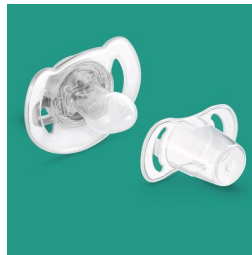

PHILIPS

AVENT

Classic pacifier

For essential comfort

0-6m

Orthodontic & BPA-Free

2-pack

SCF172/50

Designed for your baby's everyday comfort needs

Pacifier with bright, colorful designs

Help meet your little one's essential soothing needs around the clock with the Philips Avent Classic pacifier. Available in a range of colors, our orthodontic collapsible nipple respects your baby's natural oral development.

Orthodontic nipple

Our collapsible silicone nipple has a symmetrical shape that respects your baby's palate, teeth and gums as they grow.

Made in the UK

You can be sure that your little one's comfort is in good hands. This pacifier was made at our award-winning site in the UK.*

Security handle

Our security handle lets you easily remove your baby's pacifier at any time. Even little hands can grab it!

Snap-on cap for hygiene

When the pacifier isn't in use, simply snap on the cap before storing to keep the nipple safe and clean.