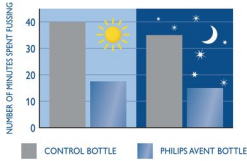

Easy to clean

- Only three components for ease of cleaning

To fit your baby's growing needs

- Five different nipple flow rates are available

Highlights

Significantly reduces fussing

Sleep and nutrition are vital to your baby's health and happiness. A randomised clinical trial was carried out to see whether infant baby bottle design affects "infant behavior". The Philips AVENT Classic baby bottle was shown to significantly reduce fussing by approximately 28 minutes a day as compared to the comparator bottle (46 min vs 74 min, $p=0.05$) This was especially true during the night-time.**