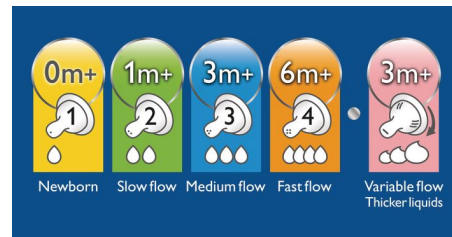

Honey-colored PES material

This BPA-Free bottle (0% Bisphenol A) is made of honey-colored PES material for extra durability

Unique anti-colic valve

As your baby feeds, the unique skirt on the AVENT Nipple flexes to allow air into the bottle instead of your baby's tummy. Like breastfeeding, your baby controls the milk flow.

Easy to clean

The Philips AVENT feeding bottle consists of only three components for ease of cleaning and has an oromax cap for hygienic storage and transportation. In a randomised clinical trial the design of the Philips AVENT bottle was compared with another leading brand over a 12 month period. The maternal satisfaction in terms of ease of cleaning ($p=0.04$) and ease of assembly ($p=0.02$) was significantly better in the Philips AVENT bottle.

Fits your baby's growing needs

Five different nipple flow rates are available.

0% BPA (Bisphenol A Free)

This bottle is made from PES - a BPA-Free material

Specifications

Country of origin

England

What is included