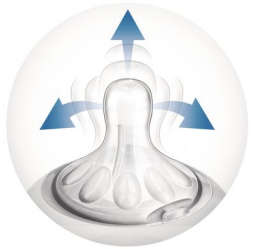

Unique comfort petals

Petals inside the nipple increase softness and flexibility without nipple collapse. Your baby will enjoy a more comfortable and contented feed.