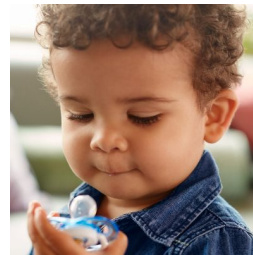

Advice on de-soothing

Our Parent Infant Clinical Psychologist shares friendly methods and helpful tips about de-soothing on www.philips.com/sootherfree. These tips and tricks will help your child with the transition to become pacifier free.