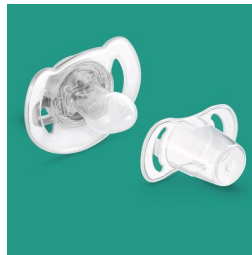

Supports your child's development

Bite resistant nipple

The Philips Avent Pacifier 18m+ supports your child's development and changing soothing needs. Its bite resistant nipple respects growing teeth and gums while still providing comfort. Available in a range of cute designs and colors.

Comfortable silicone nipple

- Bite resistant nipple for your toddler

Extra airflow

- Extra air holes let your baby's skin breathe

Quality assured

- Made at our award-winning site in the UK

Safety & Hygiene

- Security handle for easy removal
- Snap-on cap helps keep your baby's pacifier clean

Easy to clean

- Easy to sterilize for extra hygiene

Highlights

Bite resistant nipple

This pacifier's bite resistant nipple is designed especially for older babies.*

Extra airflow

Skin needs to breathe, especially your little one's. Our shield has 6 air holes for extra airflow, designed to reduce skin irritation.

Snap-on cap for hygiene

When the pacifier isn't in use, simply snap on the cap before storing to keep the nipple safe and clean.

Easy to sterilize

Keeping your little one's Soothies and pacifiers clean is easy. Simply put them in your sterilizer or submerge in boiling water.