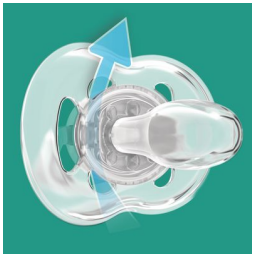

Comfortable silicone nipple

- Bite resistant nipple for your toddler

Extra airflow

- Extra air holes let your baby's skin breathe

Quality assured

- Made at our award-winning site in the UK

Safety & Hygiene

- Security handle for easy removal
- Snap-on cap helps keep your baby's pacifier clean

Easy to clean

- Easy to sterilize for extra hygiene

Highlights

Bite resistant nipple

This pacifier's bite resistant nipple is designed especially for older babies.*

Extra airflow

Skin needs to breathe, especially your little one's. Our shield has 6 air holes for extra airflow, designed to reduce skin irritation.

Snap-on cap for hygiene

When the pacifier isn't in use, simply snap on the cap before storing to keep the nipple safe and clean.

Easy to sterilize

Keeping your little one's Soothies and pacifiers clean is easy. Simply put them in your sterilizer or submerge in boiling water.