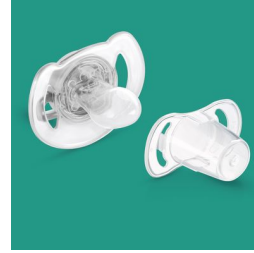

Snap-on cap for hygiene

When the pacifier isn't in use, simply snap on the cap before storing to keep the nipple safe and clean.