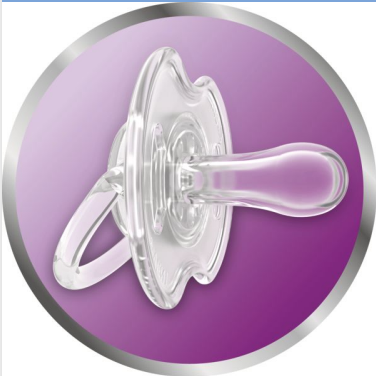

PHILIPS

AVENT

Night time pacifier

With glow in the dark handle

0-6m

Orthodontic & BPA-Free

2-pack

SCF176/28