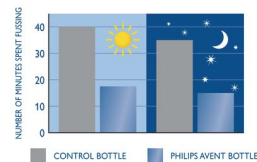

Easy to clean

With only 4 parts, a wide bottle neck, and rounded corners, our bottle is easy to clean quickly and thoroughly. Have peace of mind that your bottle is truly clean in no time.

Less fussing*