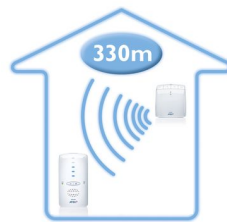

Extended operating range

With a range of 330m you can be fully mobile in and around the home