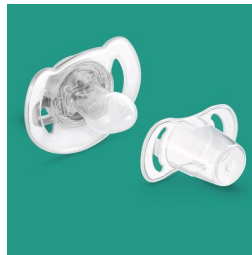

Designed for your baby's everyday comfort needs

Soother with bright, colourful designs

Help meet your little one's essential soothing needs around the clock with the Philips Avent Classic soother. Available in a range of colours, our orthodontic collapsible teat respects your baby's natural oral development.

Orthodontic teat

Our collapsible silicone nipple has a symmetrical shape that respects your baby's palate, teeth and gums as he or she grows.

Made in the UK

You can be sure that your little one's comfort is in good hands. This soother was made at our award-winning site in the UK.*

Security handle

Our security handle lets you easily remove your baby's soother at any time. Even little hands can grab it!

Snap-on cap for hygiene

When the soother isn't in use, simply snap on the cap before storing to keep the teat safe and clean.