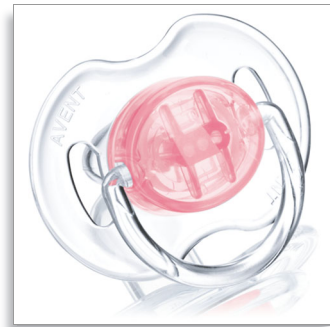

Philips AVENT
Night Time Pacifiers

3-6 m

SCF127/17

Glow in the dark

With unique glow in the dark handle.

AVENT orthodontic, collapsible and symmetrical nipples respect the natural development of baby's palate, teeth and gums . All AVENT pacifiers are made of silicone and are taste and odour-free. Colours are subject to change.

Orthodontic nipple

- Orthodontic, symmetrical collapsible nipple

Odorless and taste-free

- User-friendly silicone nipples

Hygiene

- Snap-on protective cap

Safety

- Security ring handle

PHILIPS
AVENT

sense and simplicity

Specifications

Country of origin

- England

What is included

- Silicone Pacifier: 2 pcs
- Snap-on protective cap: 2 pcs

Development stages

- Stages: 0 - 6 months

Highlights

Security ring handle

For easy removal of the Philips AVENT pacifier at any time

Snap-on protective cap

To keep sterilized nipples hygienic