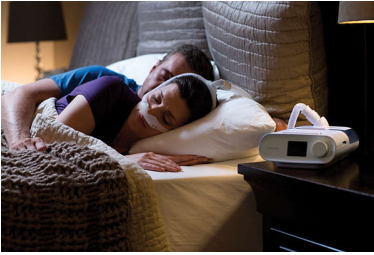

PHILIPS

Standard Tube

DreamStation

15 mm

Replacement tubing

HH1415

Adds to your comfort

Insight Driven design

Part of the Dream Family: designed for comfort, convenience and ease of use to enhance your therapy experience

Design

- Slim, flexible, lightweight tubing

Highlights

Freedom of movement

Not all PAP tubing is alike. Slim, lightweight and flexible 1,83m long tubing. Compatible with all DreamStation devices and fits on all masks. Non-heated tube.

Specifications

Service

Warranty: 90-days

Design

Lightweight and flexible: for DreamStation PAP devices