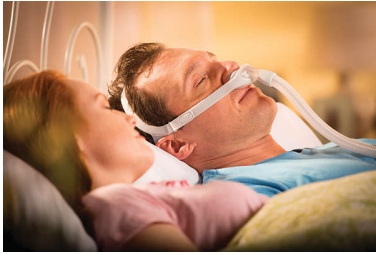

PHILIPS

Frame

Nuance

Reduced size

Fabric frame

HH1110

A new choice for better sleep

The Nuance platform includes Nuance's fabric frame.

Choice of frames for comfort and fewer red marks

- Softer experience

Highlights

Fabric frame

Nuance was designed to provide a more comfortable and familiar feel.

Specifications

Service

Warranty: 90-days

Design

Choice of frames: Fabric frame

Comfort: Fewer red marks

Specifications

Frame material: Nylon/Lycra/Urethane foam/Trico mesh