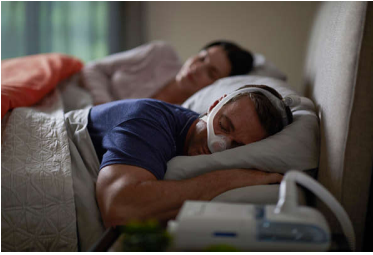

## Sleep comfortably at every turn

Combining DreamWear's top-of-the-head tube design with Wisp's minimal contact nasal cushion, DreamWisp gives you the freedom to sleep in any position throughout the night.

## Designed with minimal parts

DreamWisp's head gear is designed to perform with exceptional comfort. The four-point headgear is styled to provide stability with fewer parts, while the soft, lightweight frame doubles as the DreamWisp's airflow channel. That means fewer components that come in contact with you as you sleep, so that you can enjoy comfortable therapy — all night, every night.