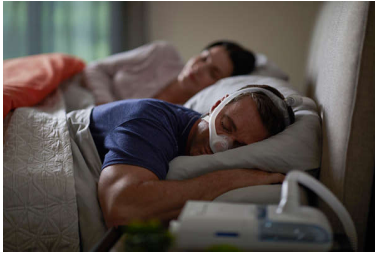

PHILIPS

Frame Connector

DreamWisp

DreamWisp Frame Replacement

Size: Small

HH1146/00

Sleep comfortably at every turn

Combining DreamWear's top-of-the-head tube design with Wisp's minimal contact nasal cushion, DreamWisp gives you the freedom to sleep in any position throughout the night.

Highlights

Designed with minimal parts

DreamWisp's head gear is designed to perform with exceptional comfort. The four-point headgear is styled to provide stability with fewer parts, while the soft, lightweight frame doubles as the DreamWisp's airflow channel. That means fewer components that come in contact with you as you sleep, so that you can enjoy comfortable therapy — all night, every night.