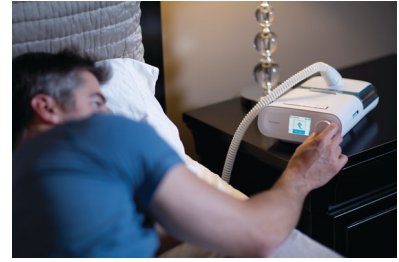

HH1460/00

Highlights

Performance and appeal

DreamStation offers a sleek, low-profile design. Its vibrant color screen displays daily progress and features easy-to-use menus.

Small and lightweight

DreamStation's top-mounted humidifier hose swivel and front-facing display make it easy for you to operate while lying down or sitting up in bed. And, it's small and light, making it easy to pack for travel.