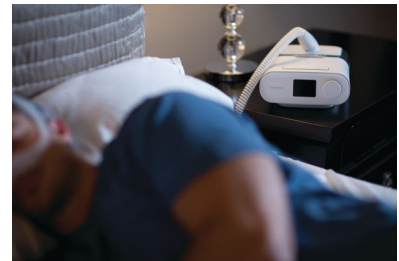

Daily Progress Feedback

Each morning you are greeted with Daily Progress Feedback - a summary of how far you've come to motivate you to stick to your therapy. The intuitive, color display shows a simple trend of their nightly hours of use, followed by a summary of the last 30 days of good nights with more than four hours of use.