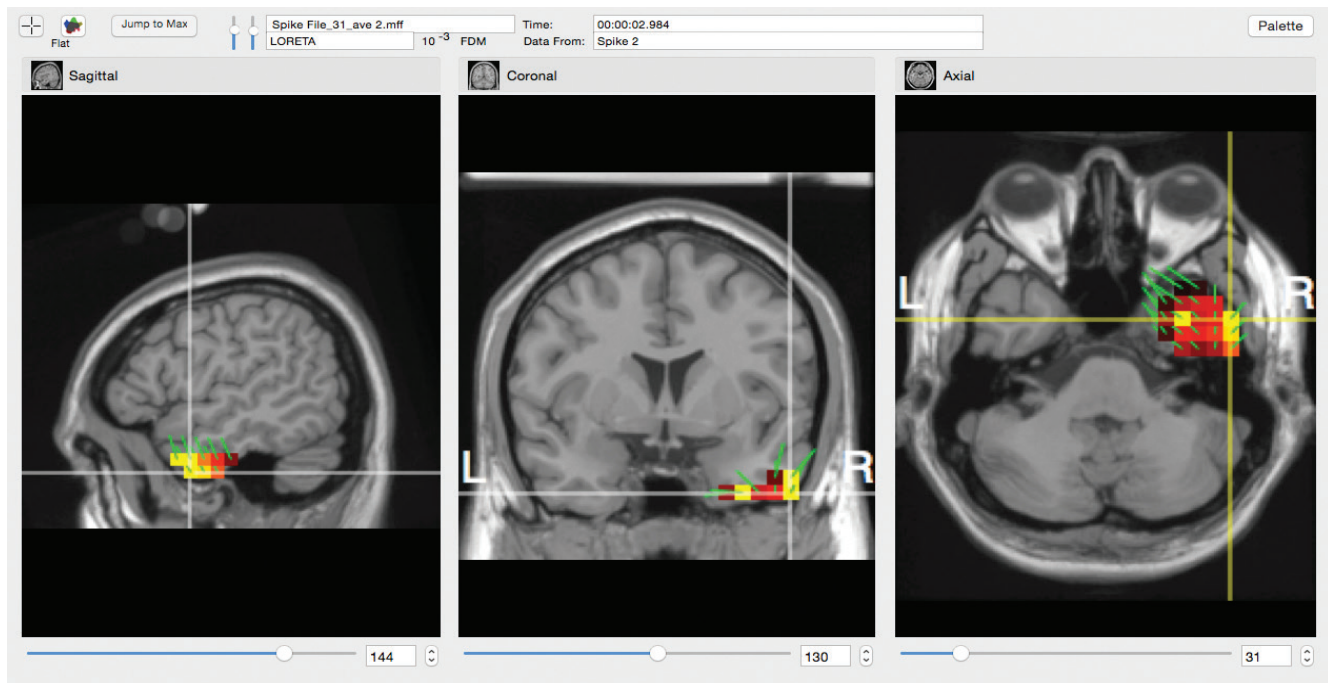

PHILIPS

High density electrical
source imaging

GeoSource 2 software

Simple, fast electrical source imaging

- Estimate the cortical source of scalp activity on pre-computed MRI atlas head models
- Visualize brain activity locations with HD EEG data within minutes
- Use whole head coverage HD data to determine the cortical source

Non-invasive visualization of brain function

Seamlessly integrated with Net Station EEG software, GeoSource 2 electrical source imaging allows you to visualize EEG data and source estimates side by side to provide confidence in your results

Designed to deliver accurate results

- Highly detailed electrical head model based on a 2 mm atlas MRI with four different tissue types
- Algorithm to separate an anatomical model into discrete components for accurate simulation of cortical activity propagation
- With over 2400 possible cortical sources, you have the opportunity to obtain highly precise localizations of scalp electrical activity
- Choose from three source solutions (LAURA, LORETA or sLORETA) to infer cortical activity from your HD EEG data
- Inspect the progression of activity across regions over time

Intended use/Indications for use

GeoSource 2 software is intended for use by a trained/qualified EEG technologist or physician on both adult and pediatric subjects at least 3 years of age for the visualization of human brain function by fusing a variety of EEG information with rendered images of an idealized head model and an idealized MRI image.