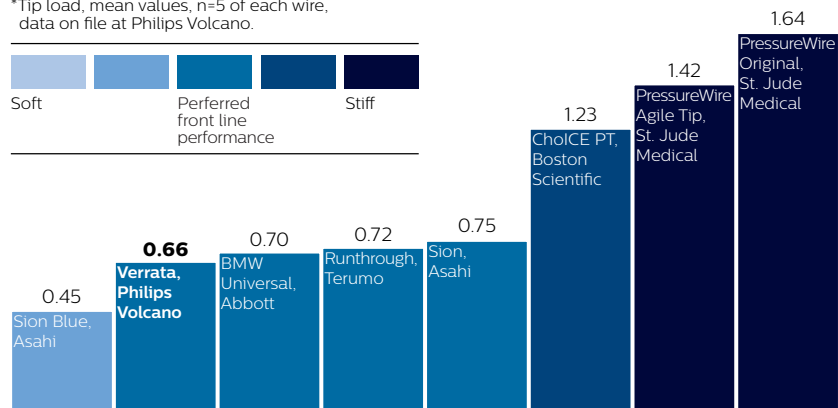

Tip load (grams), n=5

*Tip load, mean values, n=5 of each wire, data on file at Philips Volcano.